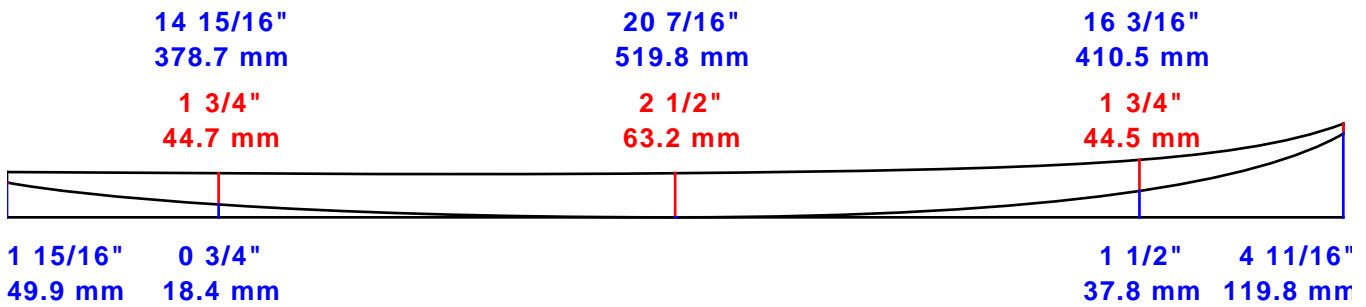

AKU SHAPER

Customer:
 Date: 13 juin 2019
 Length: 6' 4" (1930.4)
 Width: 20 1/2" (520.7)
 Thickness: 2 1/2" (63.6)
 Tail Stop: 35 7/16" (900.0)

Designed by: PRISM

File: PRISM_FISH 6'4
 Blank:

Measurements are center, one foot in and one foot back, over curve.